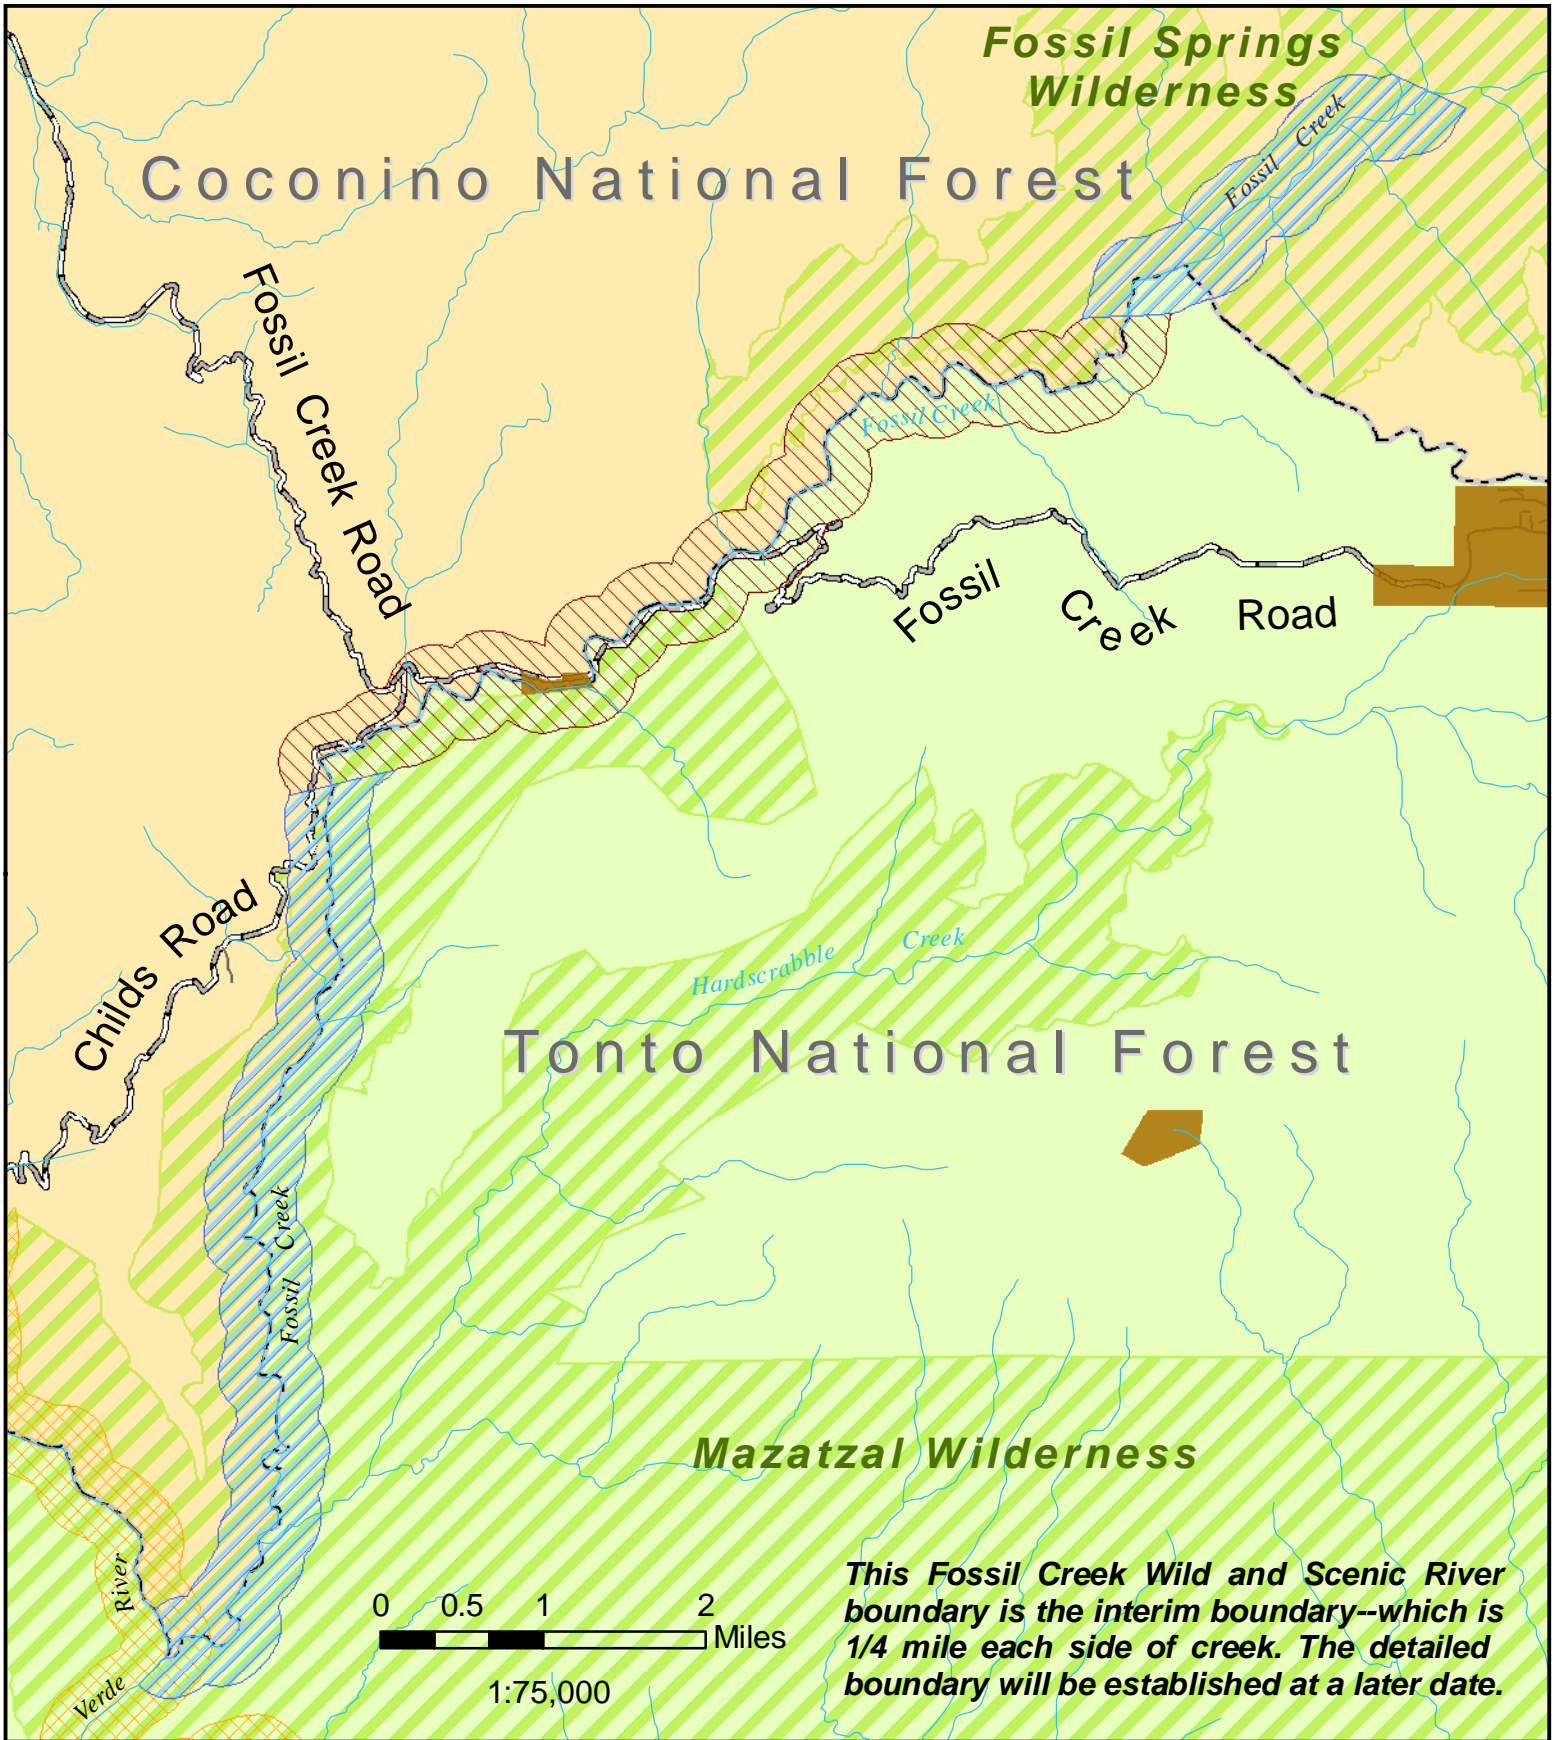

# Fossil Creek Wild & Scenic River

*This Fossil Creek Wild and Scenic River boundary is the interim boundary--which is 1/4 mile each side of creek. The detailed boundary will be established at a later date.*

## Wild and Scenic Rivers

-  Fossil Creek Wild Segments - 2914 acres in two segments
-  Fossil Creek Recreational Segment - 2274 acres
-  Verde Wild and Scenic River

-  National Forest Boundary
-  Wilderness
-  Private Ownership